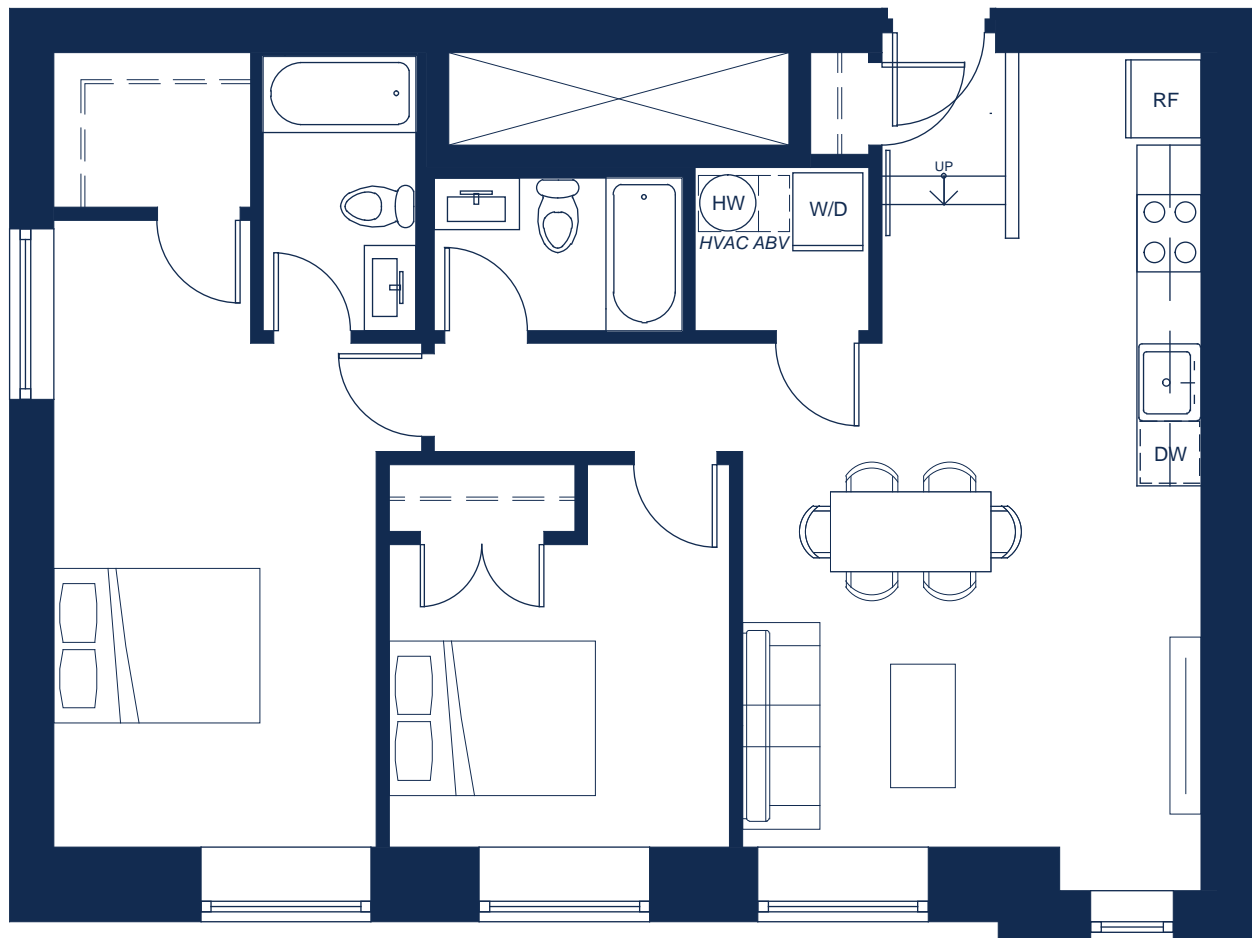

FIRST FLOOR UNIT 101

i 907 SQ. FT, 2 BEDROOMS, 2 BATHS

Philly Loft Co.

WHARTON STREET LOFTS

1148 Wharton Street
Philadelphia, PA 19147