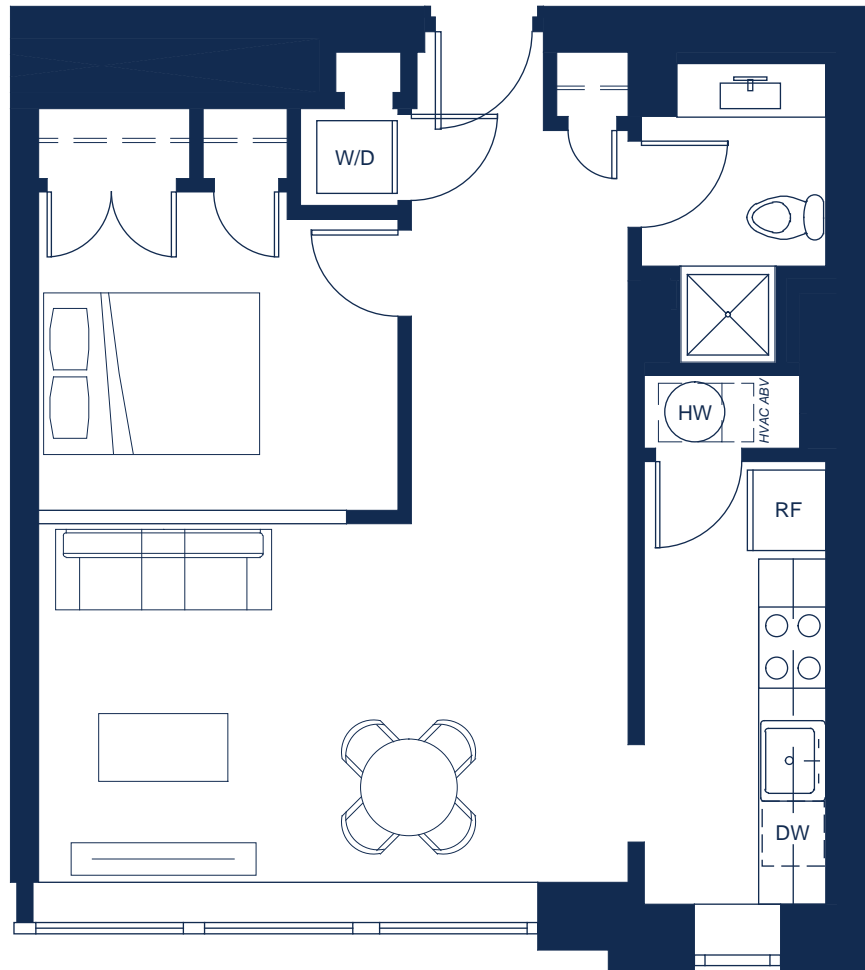

SECOND FLOOR UNIT 204

i 621 SQ. FT, 1 BEDROOM, 1 BATH

Philly Loft Co.

WHARTON STREET LOFTS

1148 Wharton Street
Philadelphia, PA 19147