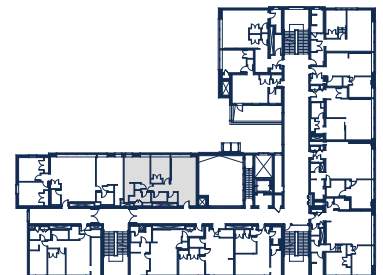

SECOND FLOOR UNIT 206

i 927 SQ. FT, 2 BEDROOMS, 2 BATHS

Philly Loft Co.

WHARTON STREET LOFTS

1148 Wharton Street
Philadelphia, PA 19147