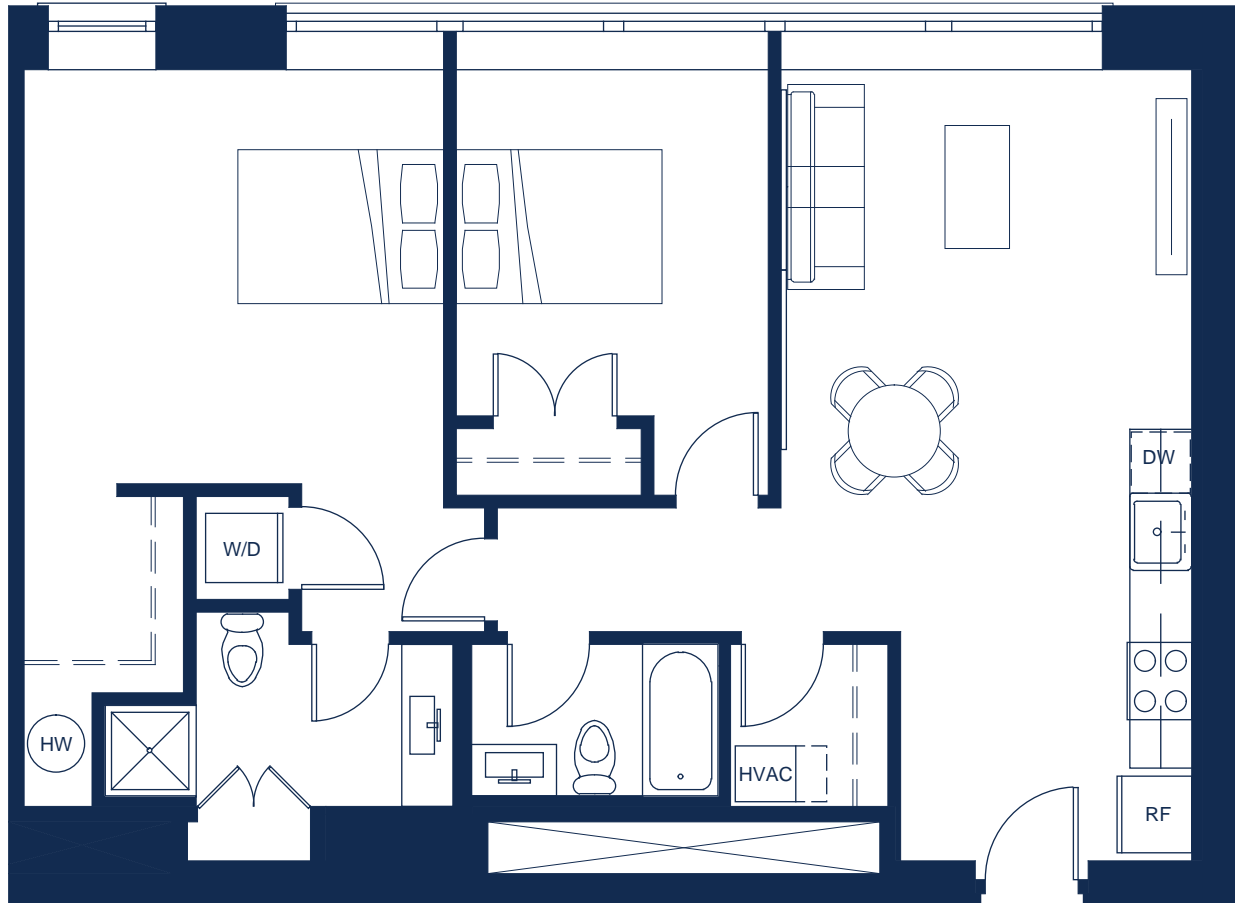

SECOND FLOOR UNIT 206

i 927 SQ. FT, 2 BEDROOMS, 2 BATHS

Philly Loft Co.

WHARTON STREET LOFTS

1148 Wharton Street
Philadelphia, PA 19147