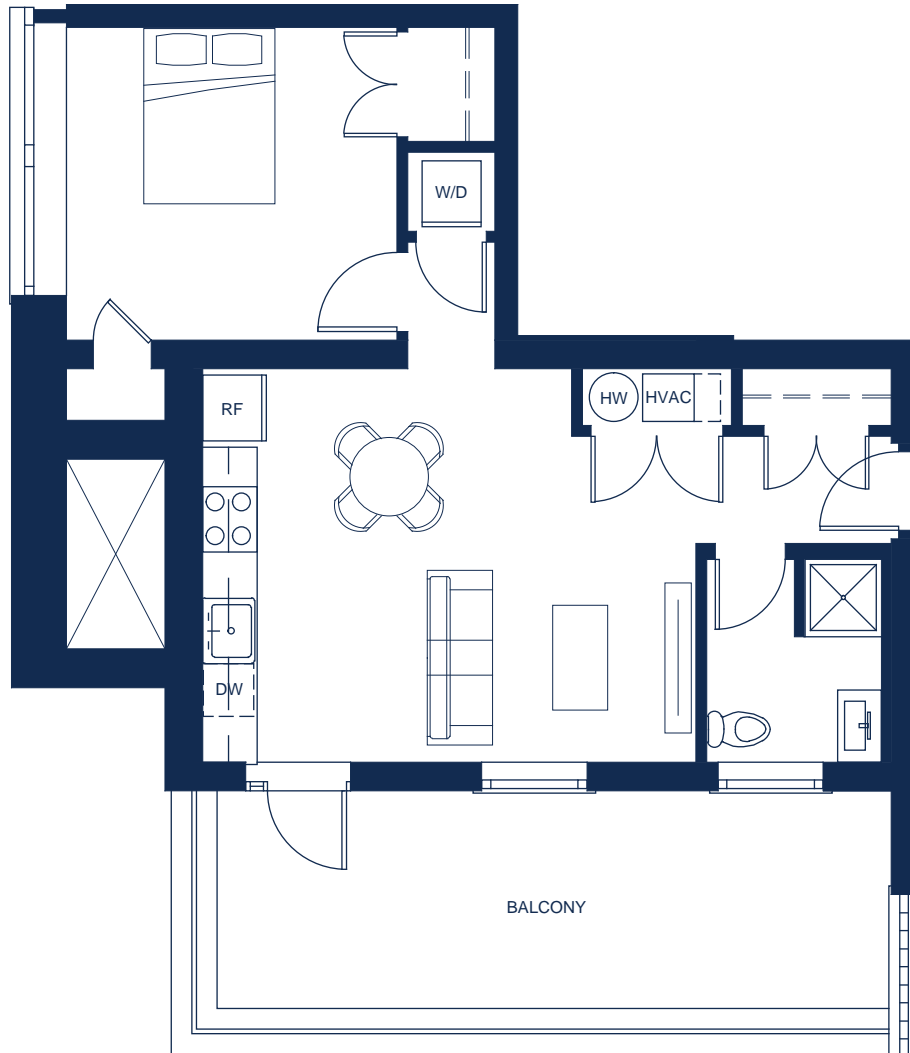

SECOND FLOOR UNIT 207

i 613 SQ. FT, 1 BEDROOM, 1 BATH, BALCONY

Philly Loft Co.

WHARTON STREET LOFTS

1148 Wharton Street
Philadelphia, PA 19147