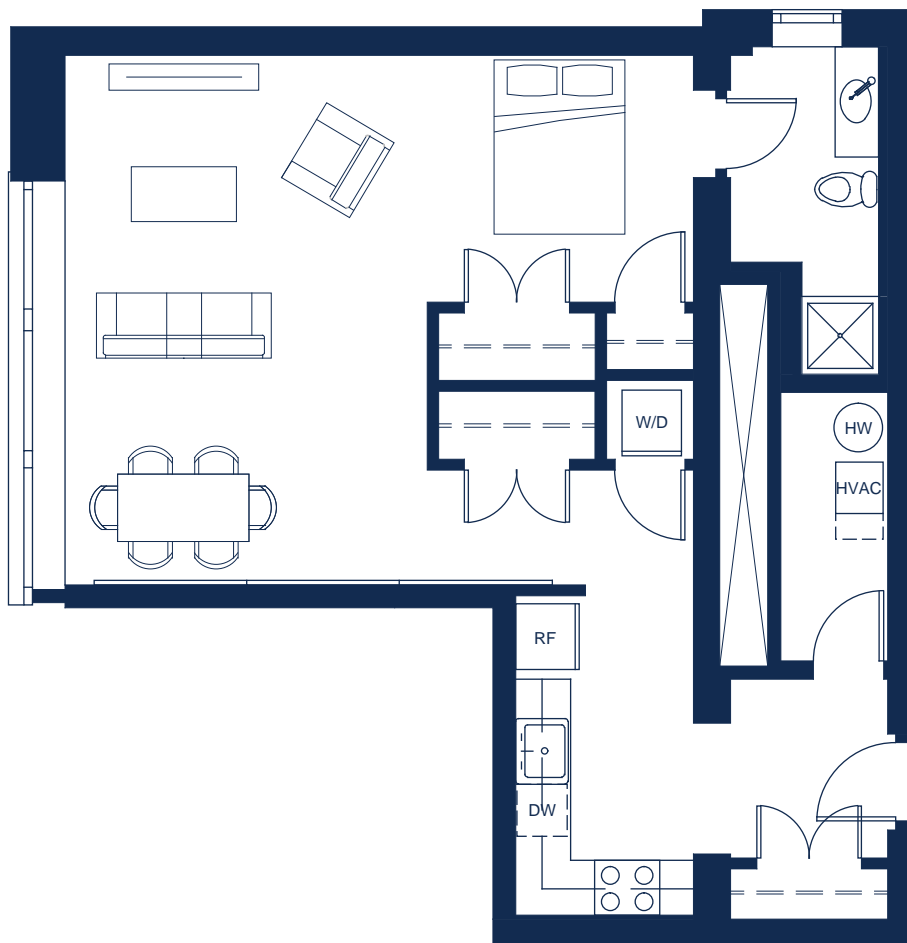

SECOND FLOOR UNIT 208

i 813 SQ. FT, 1 BEDROOM, 1 BATH

Philly Loft Co.

WHARTON STREET LOFTS

1148 Wharton Street
Philadelphia, PA 19147