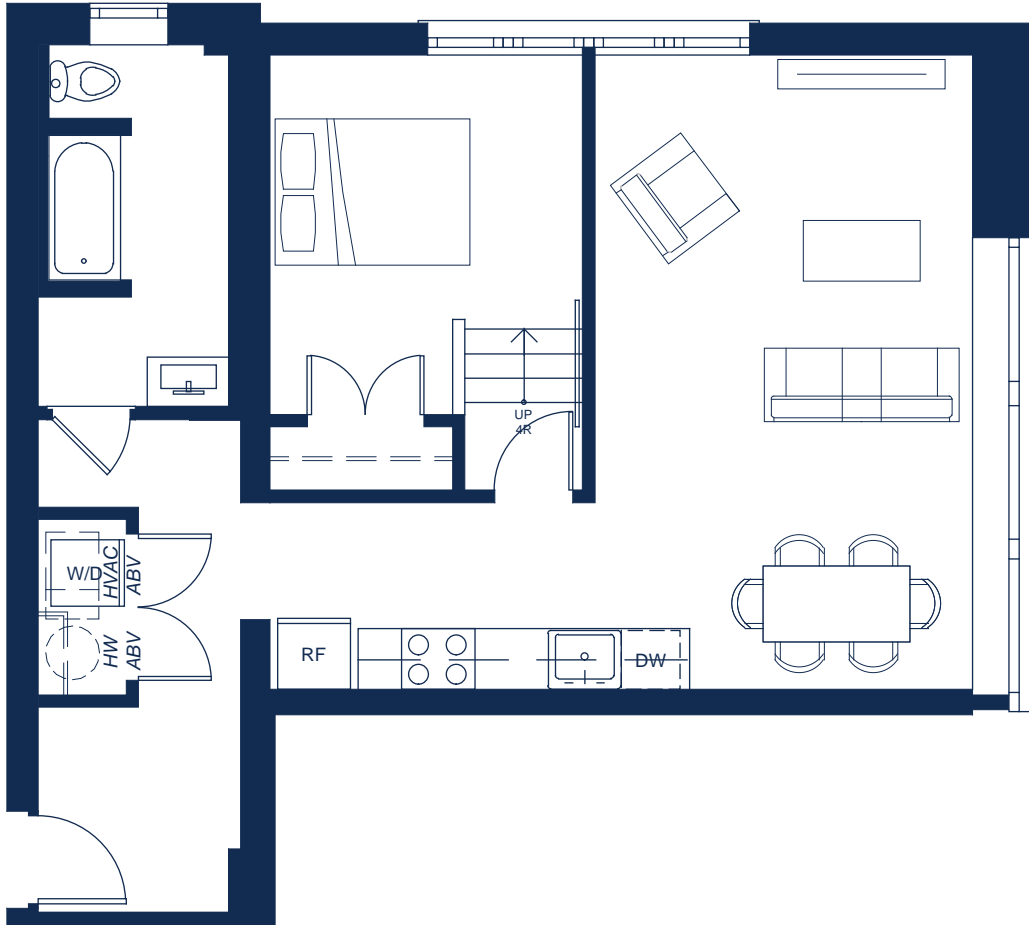

SECOND FLOOR UNIT 209

i 746 SQ. FT, 1 BEDROOM, 1 BATH

Philly Loft Co.

WHARTON STREET LOFTS

1148 Wharton Street
Philadelphia, PA 19147