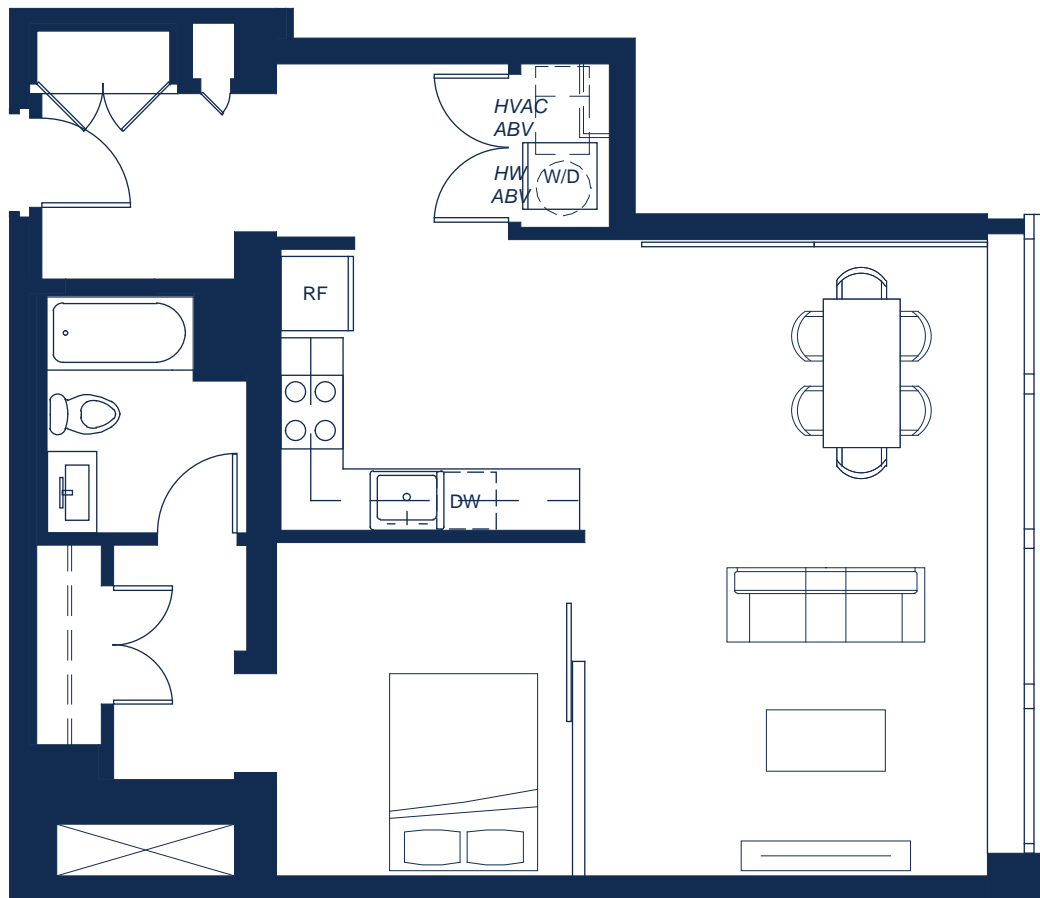

SECOND FLOOR UNIT 211

i 780 SQ. FT, 1 BEDROOM, 1 BATH

Philly Loft Co.

WHARTON STREET LOFTS

1148 Wharton Street
Philadelphia, PA 19147