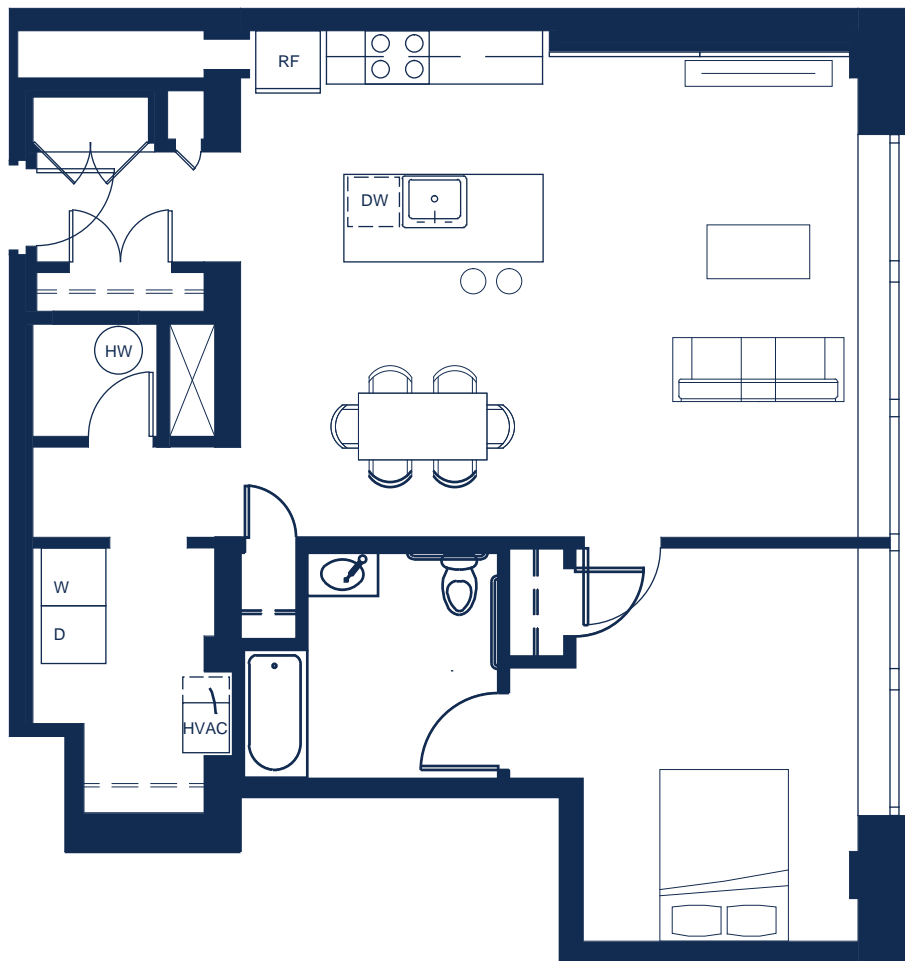

SECOND FLOOR UNIT 212

i 993 SQ. FT, 1 BEDROOM, 1 BATH

Philly *Loft* Co.

WHARTON STREET LOFTS

1148 Wharton Street
Philadelphia, PA 19147