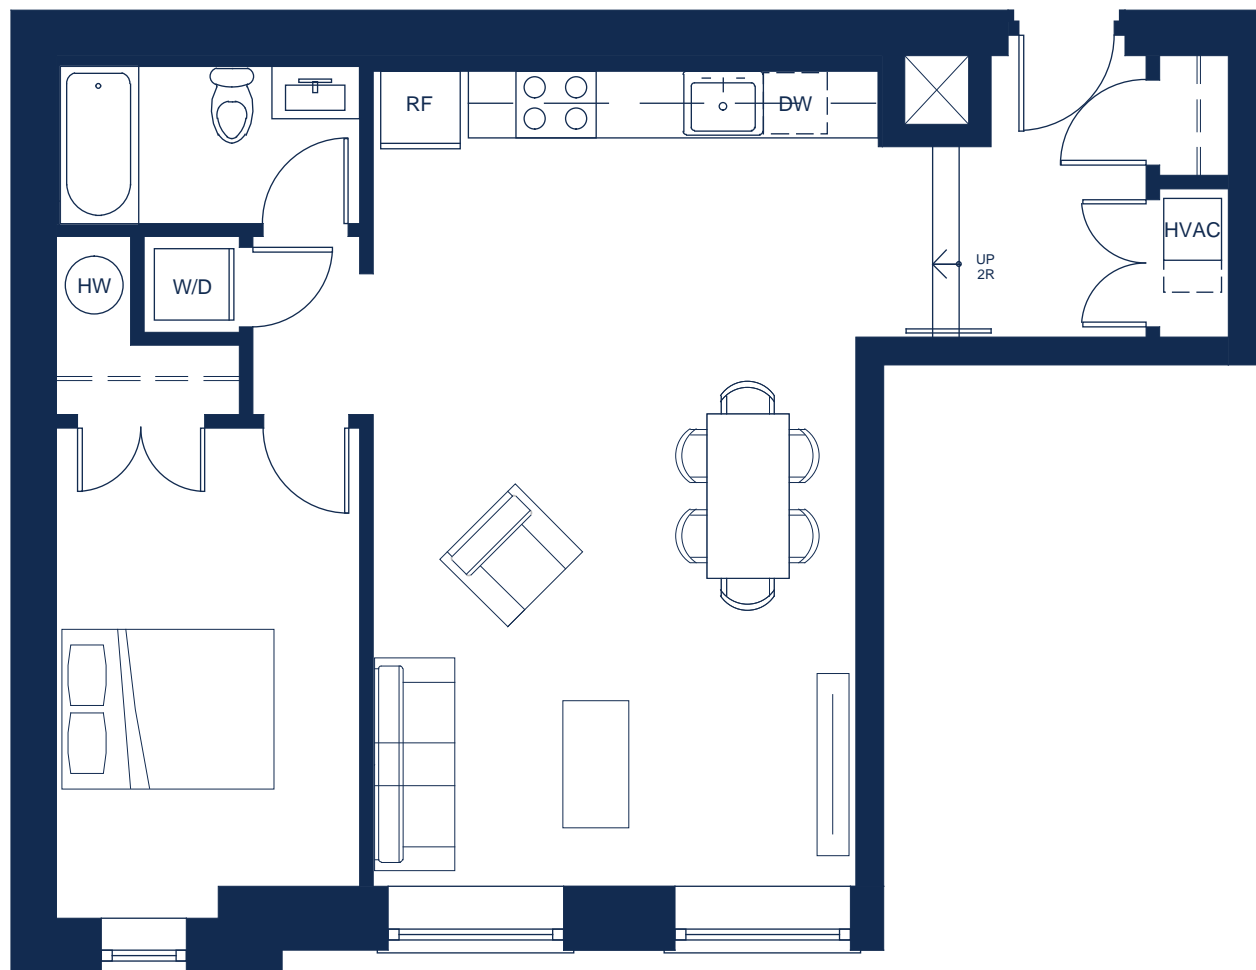

FIRST FLOOR UNIT 102

i 739 SQ. FT, 1 BEDROOM, 1 BATH

Philly Loft Co.

WHARTON STREET LOFTS

1148 Wharton Street
Philadelphia, PA 19147