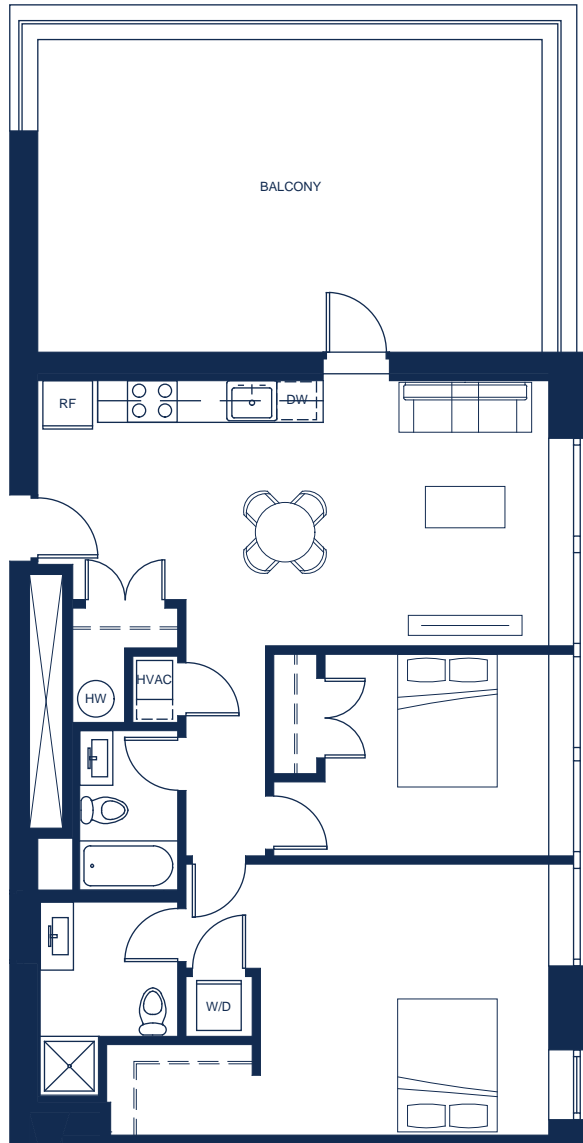

THIRD FLOOR UNIT 305

i 931 SQ. FT, 2 BEDROOMS, 2 BATHS, BALCONY

Philly *Loft* Co.

WHARTON STREET LOFTS

1148 Wharton Street
Philadelphia, PA 19147