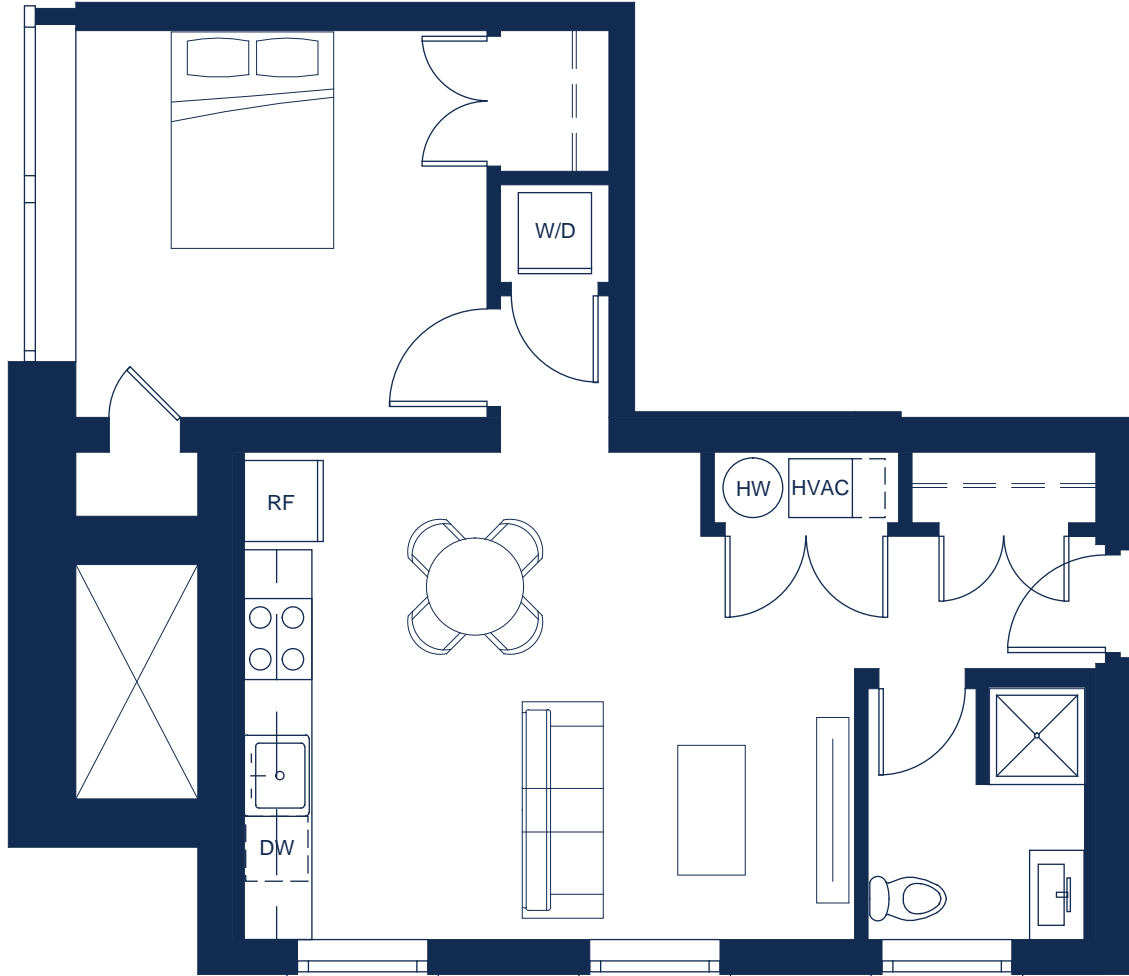

THIRD FLOOR UNIT 307

**i** 613 SQ. FT, 1 BEDROOM, 1 BATH

Philly *Loft* Co.

**WHARTON STREET LOFTS**

1148 Wharton Street  
Philadelphia, PA 19147