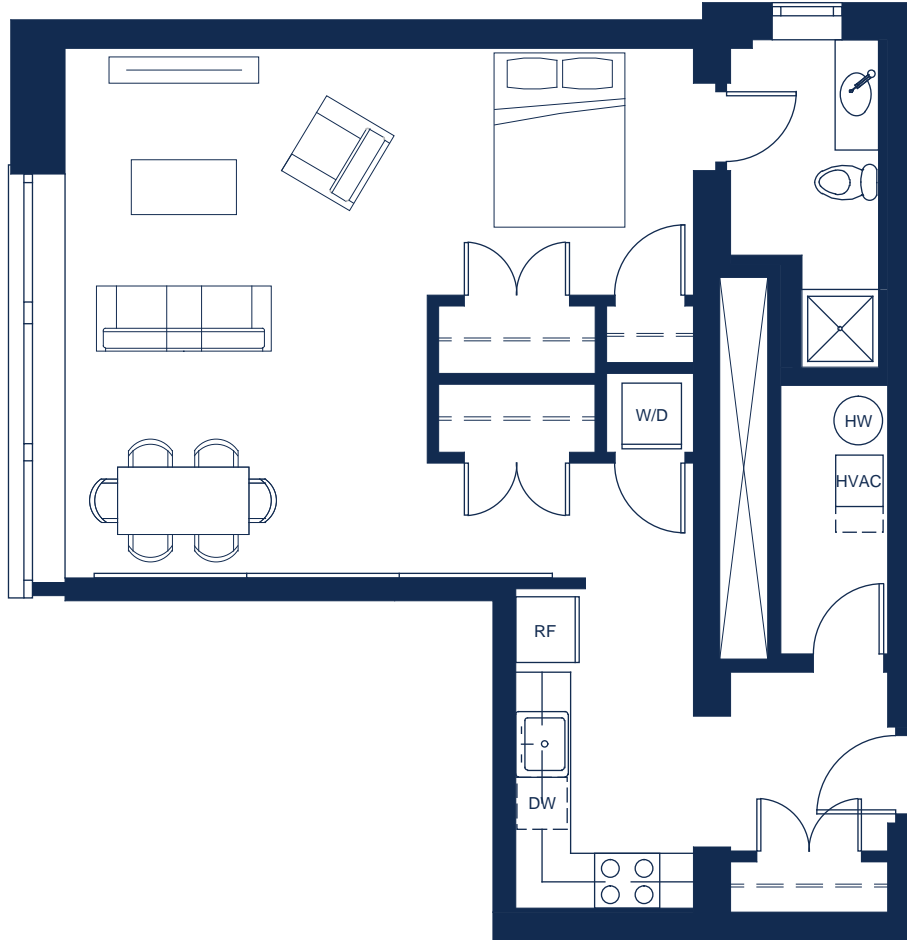

THIRD FLOOR UNIT 308

 813 SQ. FT, 1 BEDROOM, 1 BATH

Philly *Loft* Co.

WHARTON STREET LOFTS

1148 Wharton Street
Philadelphia, PA 19147