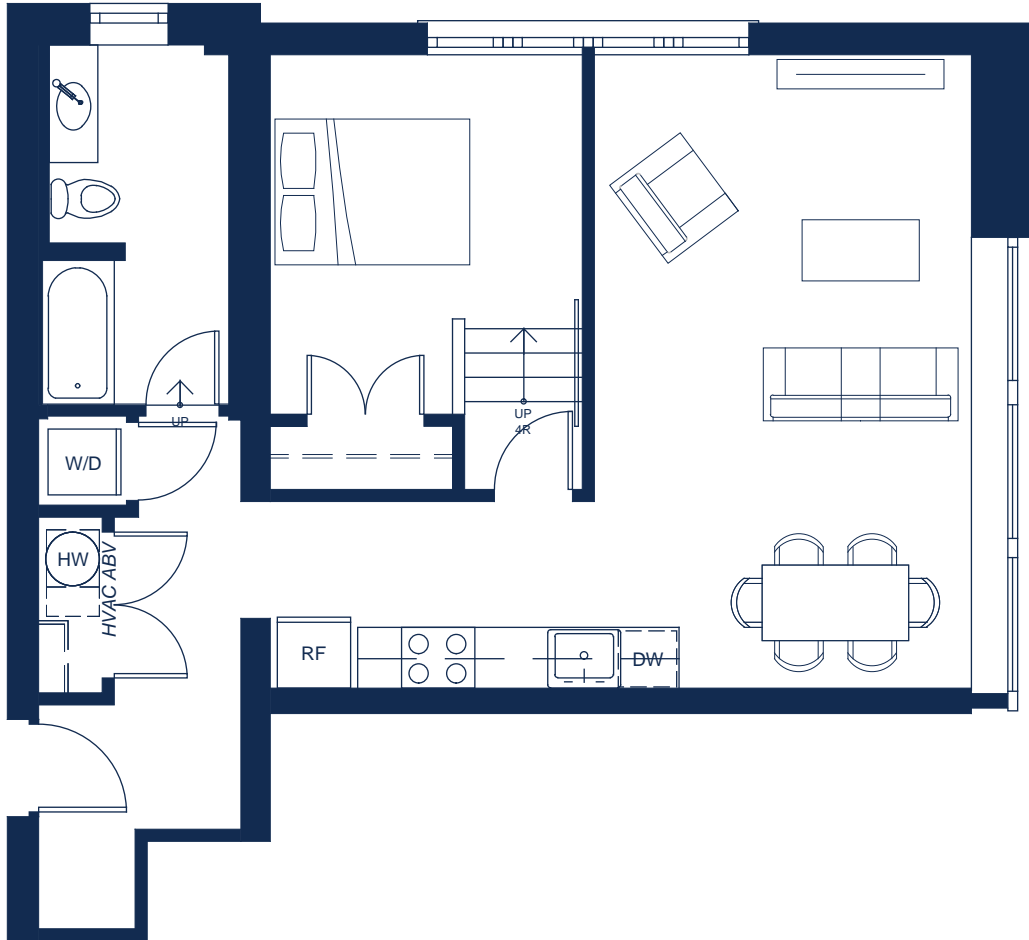

THIRD FLOOR UNIT 309

 738 SQ. FT, 1 BEDROOM, 1 BATH

Philly *Loft* Co.

WHARTON STREET LOFTS

1148 Wharton Street
Philadelphia, PA 19147