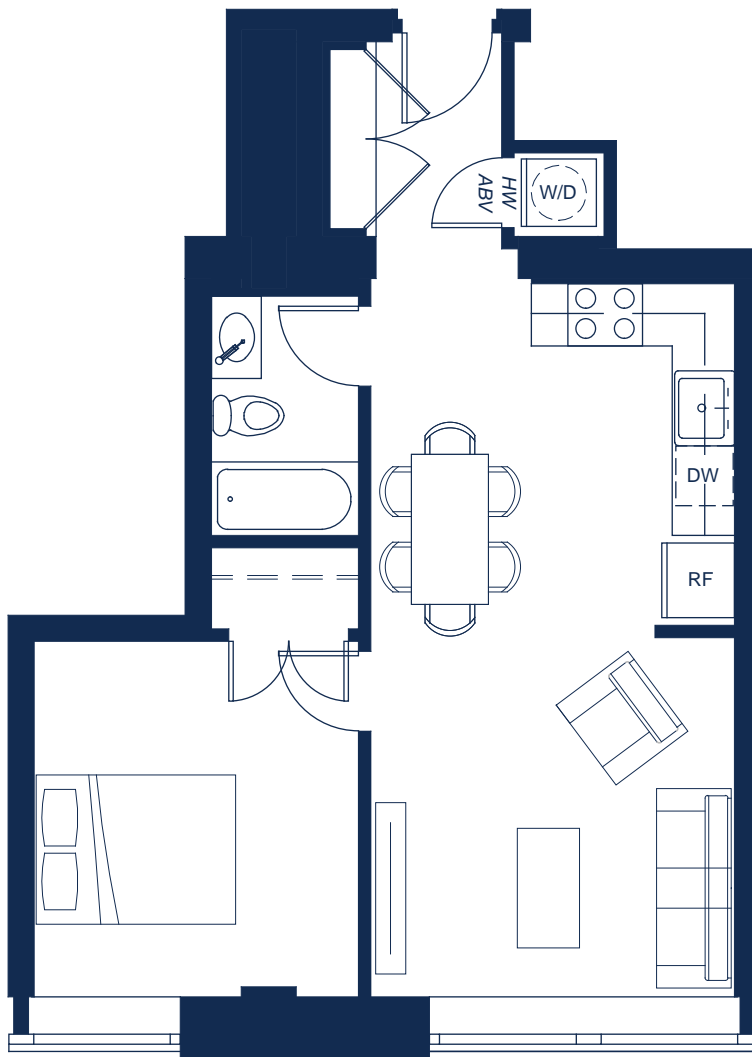

THIRD FLOOR UNIT 310

i 575 SQ. FT, 1 BEDROOM, 1 BATH

Philly Loft Co.

WHARTON STREET LOFTS

1148 Wharton Street
Philadelphia, PA 19147