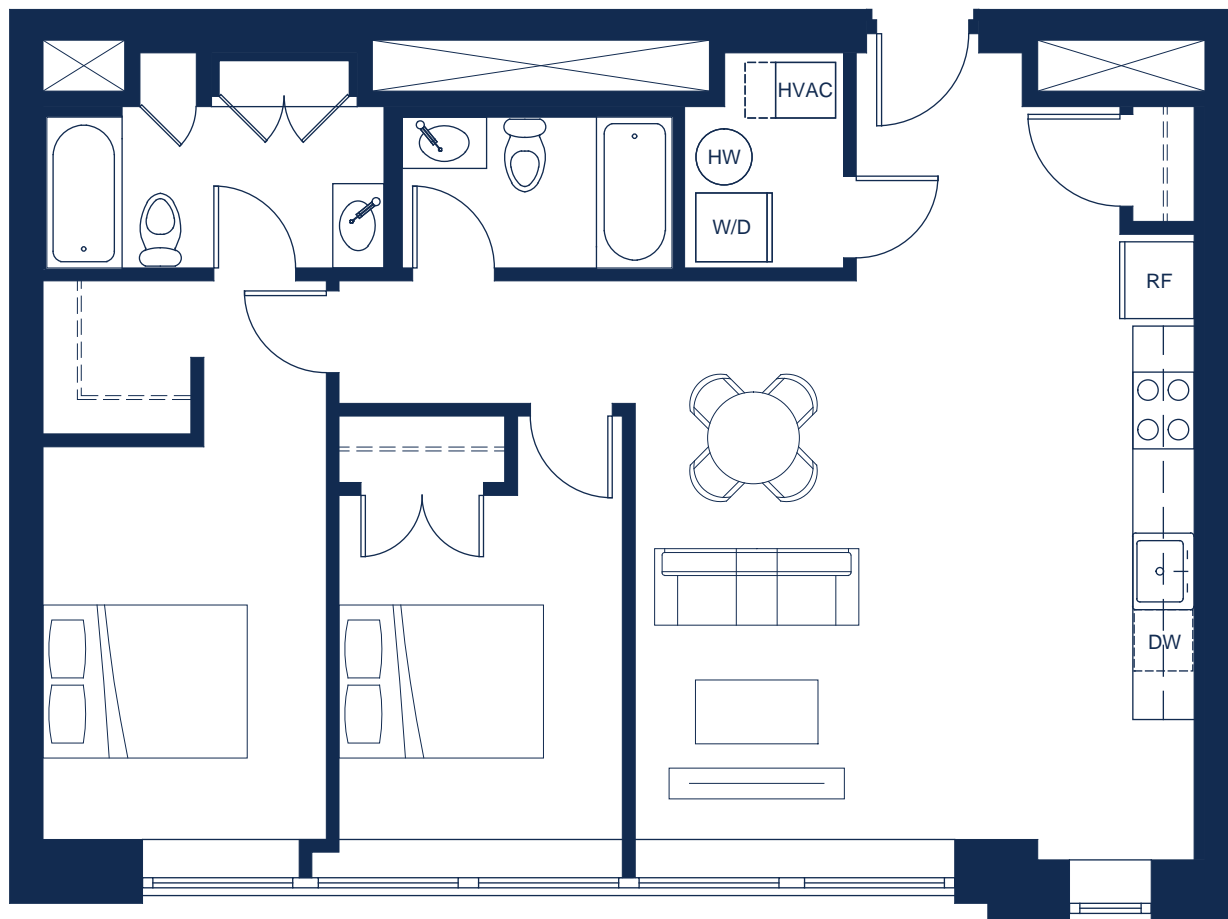

FOURTH FLOOR UNIT 401

i 931 SQ. FT, 2 BEDROOMS, 2 BATHS

Philly Loft Co.

WHARTON STREET LOFTS

1148 Wharton Street
Philadelphia, PA 19147