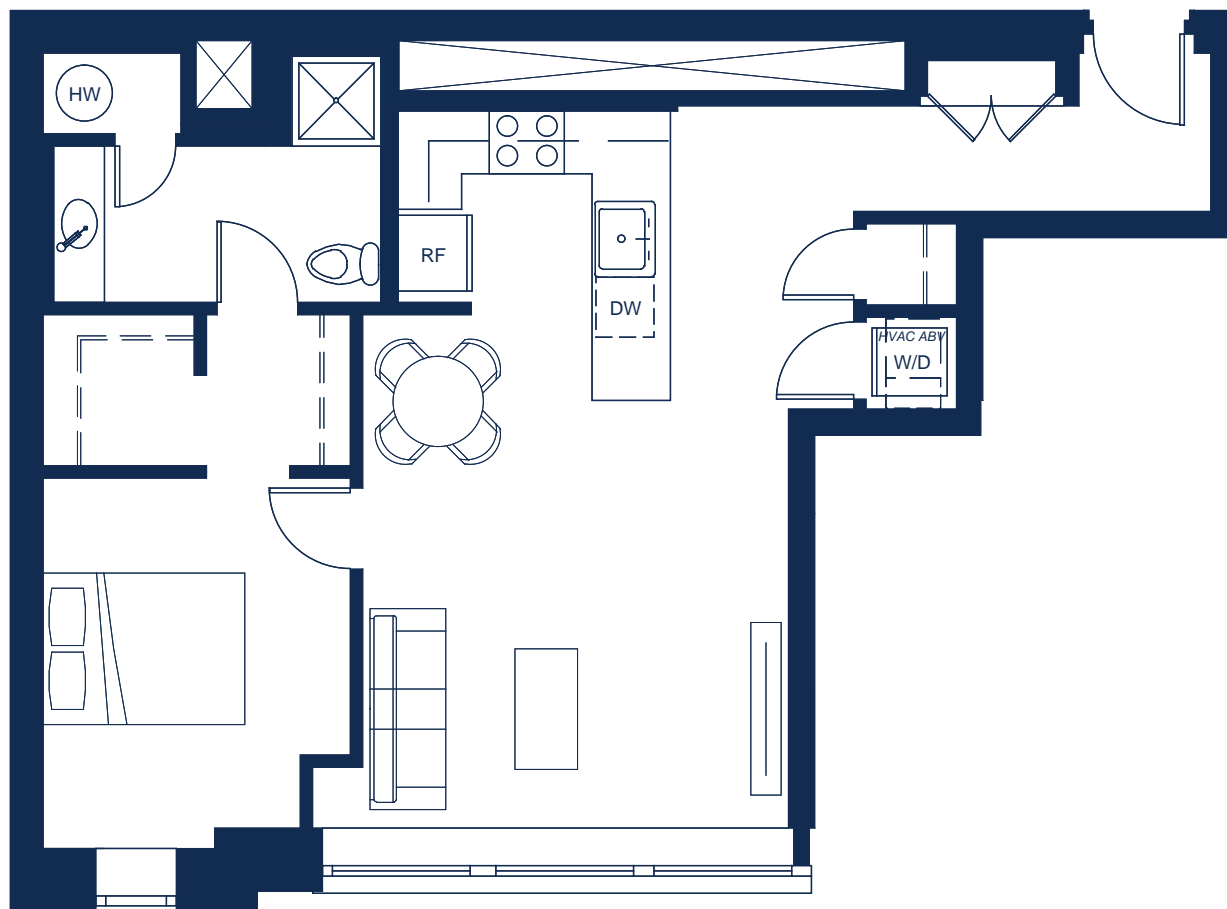

FOURTH FLOOR UNIT 402

i 702 SQ. FT, 1 BEDROOM, 1 BATH

Philly Loft Co.

WHARTON STREET LOFTS

1148 Wharton Street
Philadelphia, PA 19147