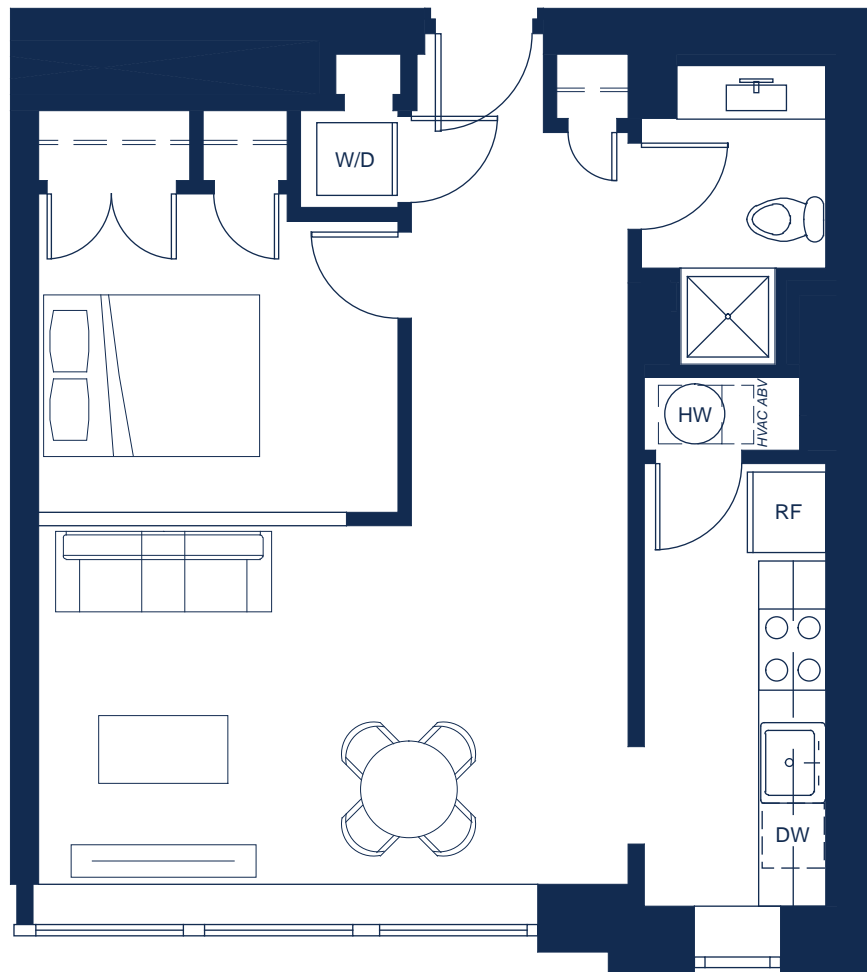

# FOURTH FLOOR UNIT 404

**i** 621 SQ. FT, 1 BEDROOM, 1 BATH

# Philly Loft Co.

## WHARTON STREET LOFTS

1148 Wharton Street  
Philadelphia, PA 19147