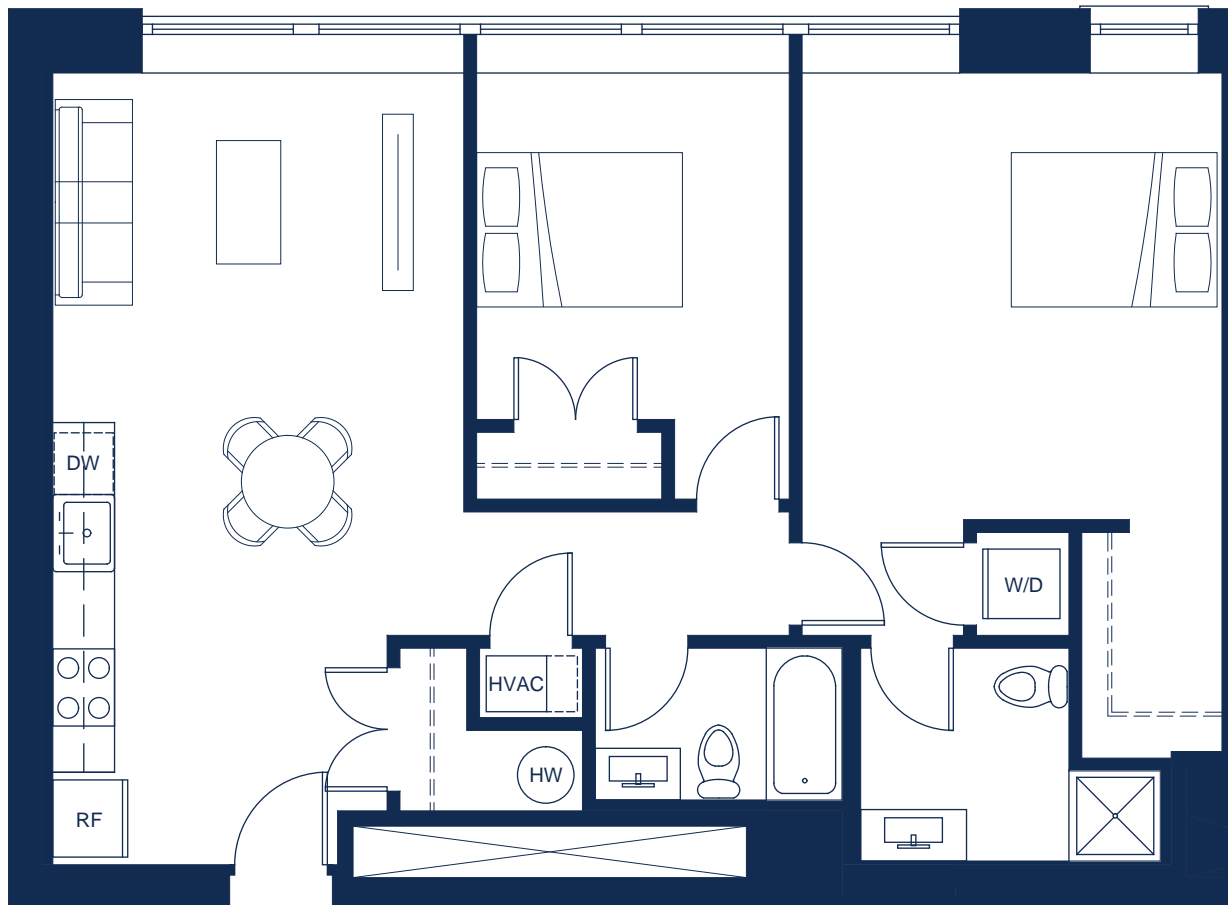

FOURTH FLOOR UNIT 405

 931 SQ. FT, 2 BEDROOMS, 2 BATHS

Philly *Loft* Co.

WHARTON STREET LOFTS

1148 Wharton Street
Philadelphia, PA 19147