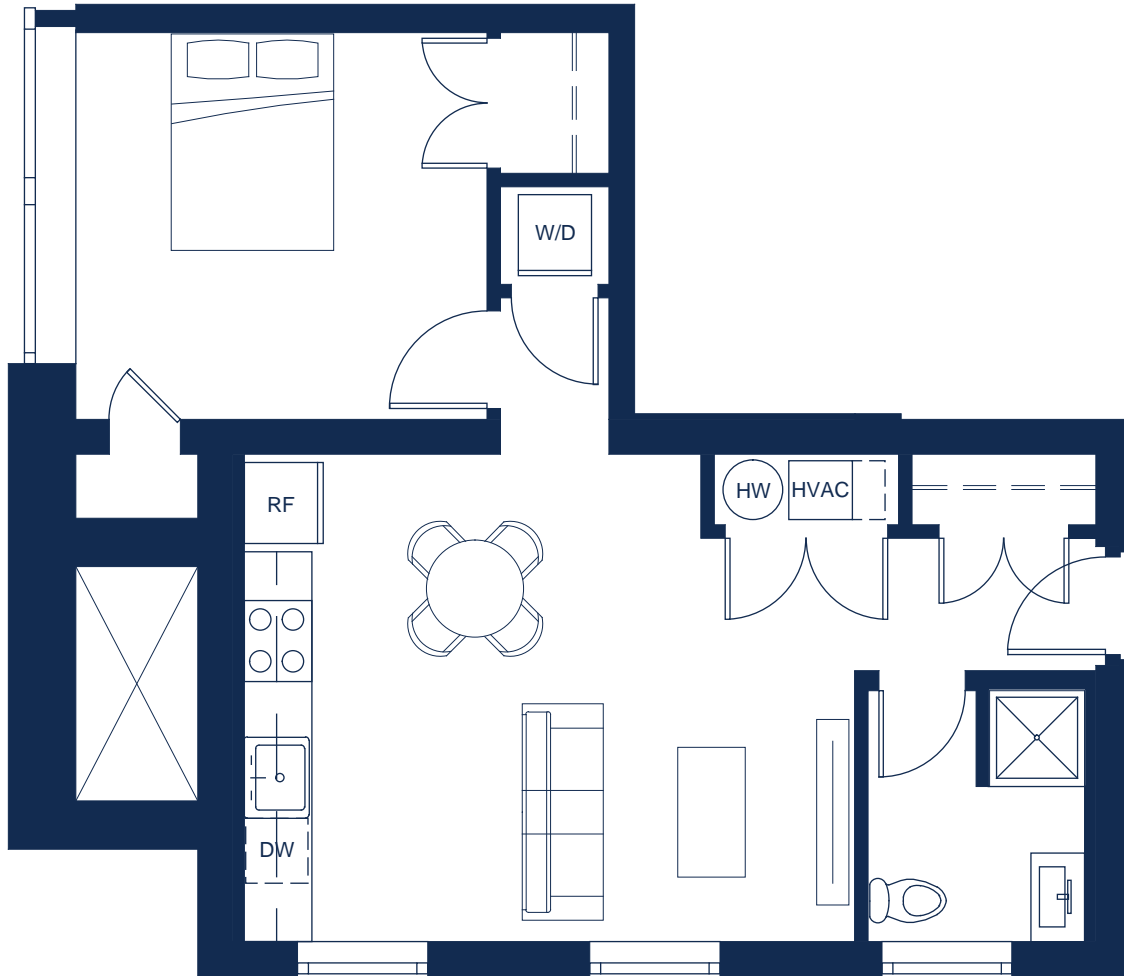

FOURTH FLOOR UNIT 407

i 613 SQ. FT, 1 BEDROOM, 1 BATH

Philly *Loft* Co.

WHARTON STREET LOFTS

1148 Wharton Street
Philadelphia, PA 19147