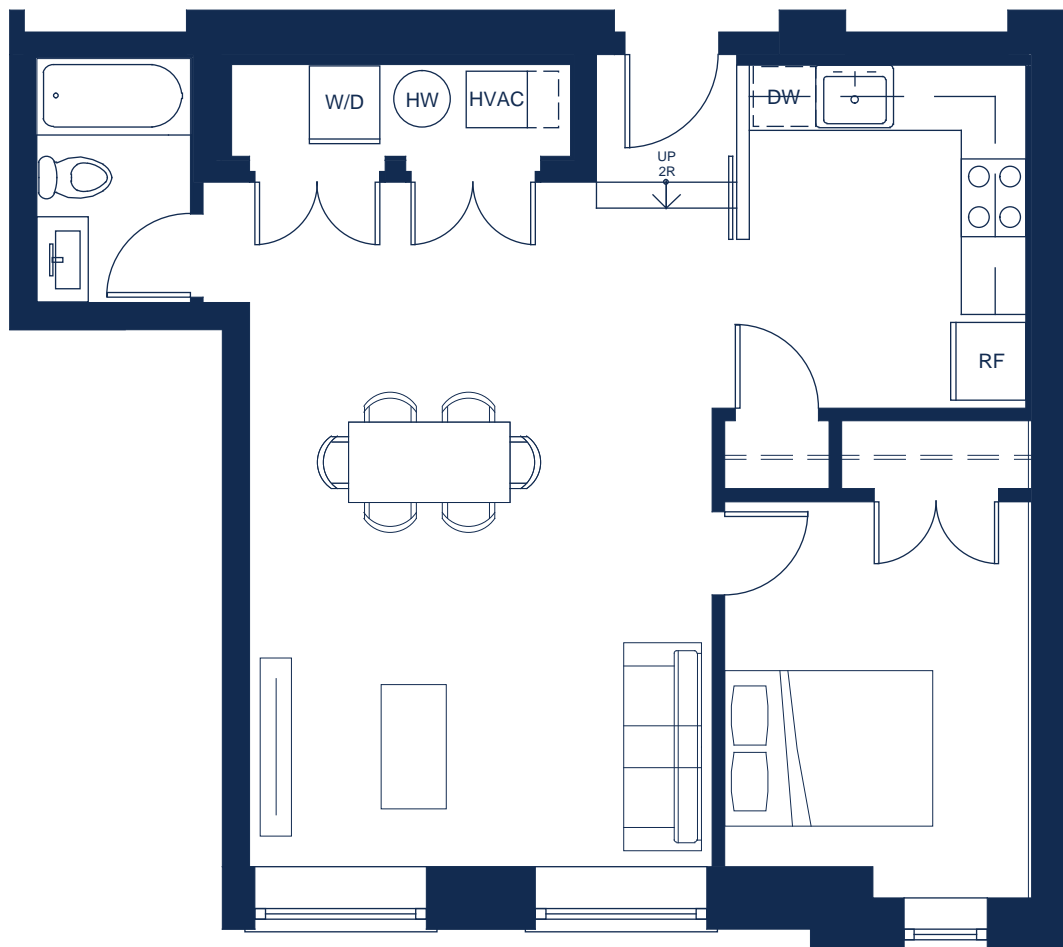

FIRST FLOOR UNIT 104

i 704 SQ. FT, 1 BEDROOM, 1 BATH

Philly *Loft* Co.

WHARTON STREET LOFTS

1148 Wharton Street
Philadelphia, PA 19147