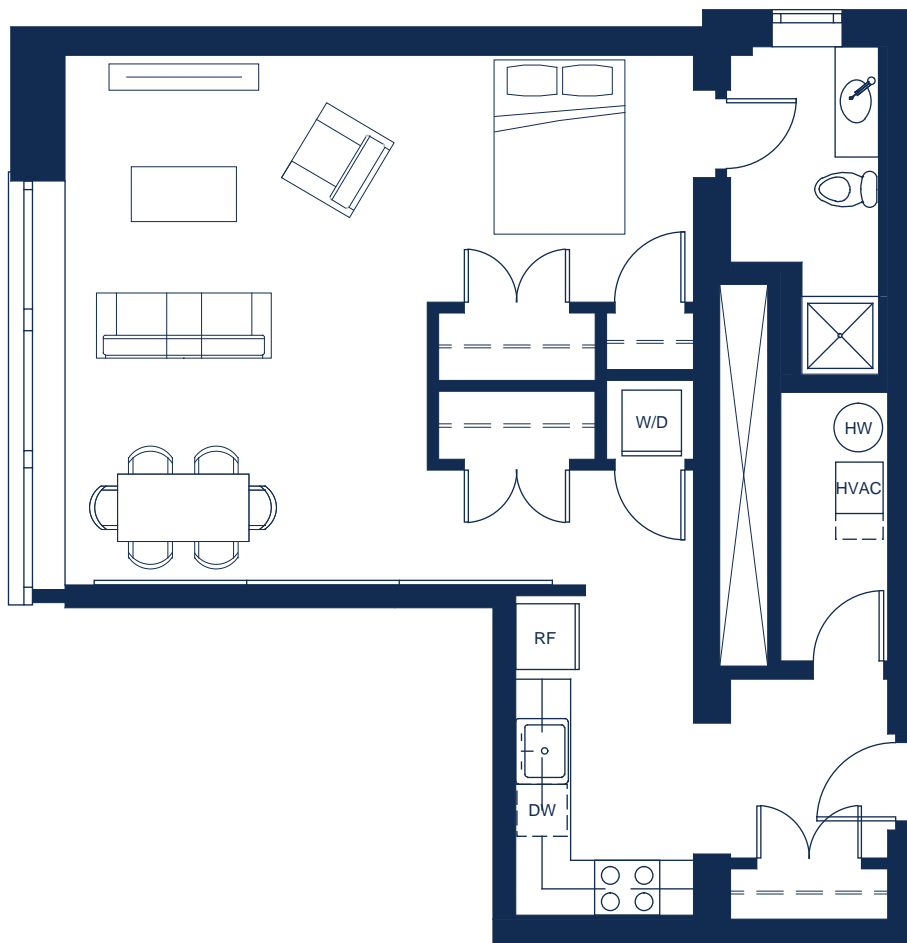

FOURTH FLOOR UNIT 408

i 813 SQ. FT, 1 BEDROOM, 1 BATH

Philly Loft Co.

WHARTON STREET LOFTS

1148 Wharton Street
Philadelphia, PA 19147