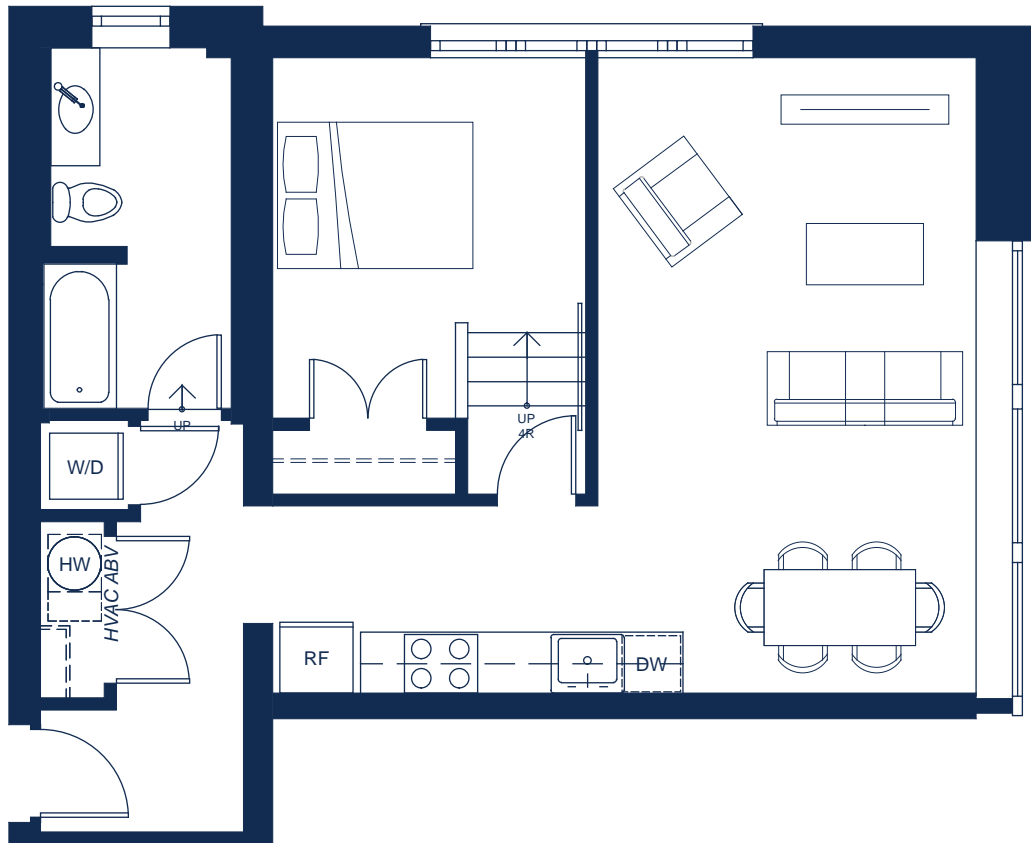

FOURTH FLOOR UNIT 409

i 727 SQ. FT, 1 BEDROOM, 1 BATH

Philly Loft Co.

WHARTON STREET LOFTS

1148 Wharton Street
Philadelphia, PA 19147