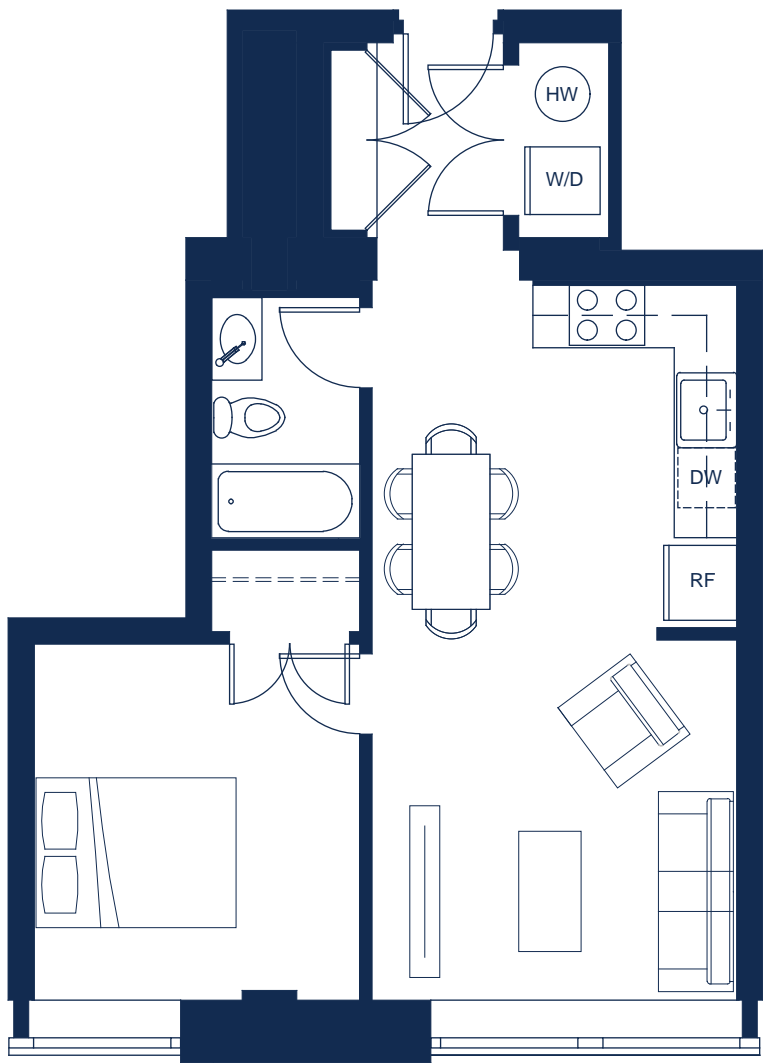

# FOURTH FLOOR UNIT 410

**i** 588 SQ. FT, 1 BEDROOM, 1 BATH

# Philly Loft Co.