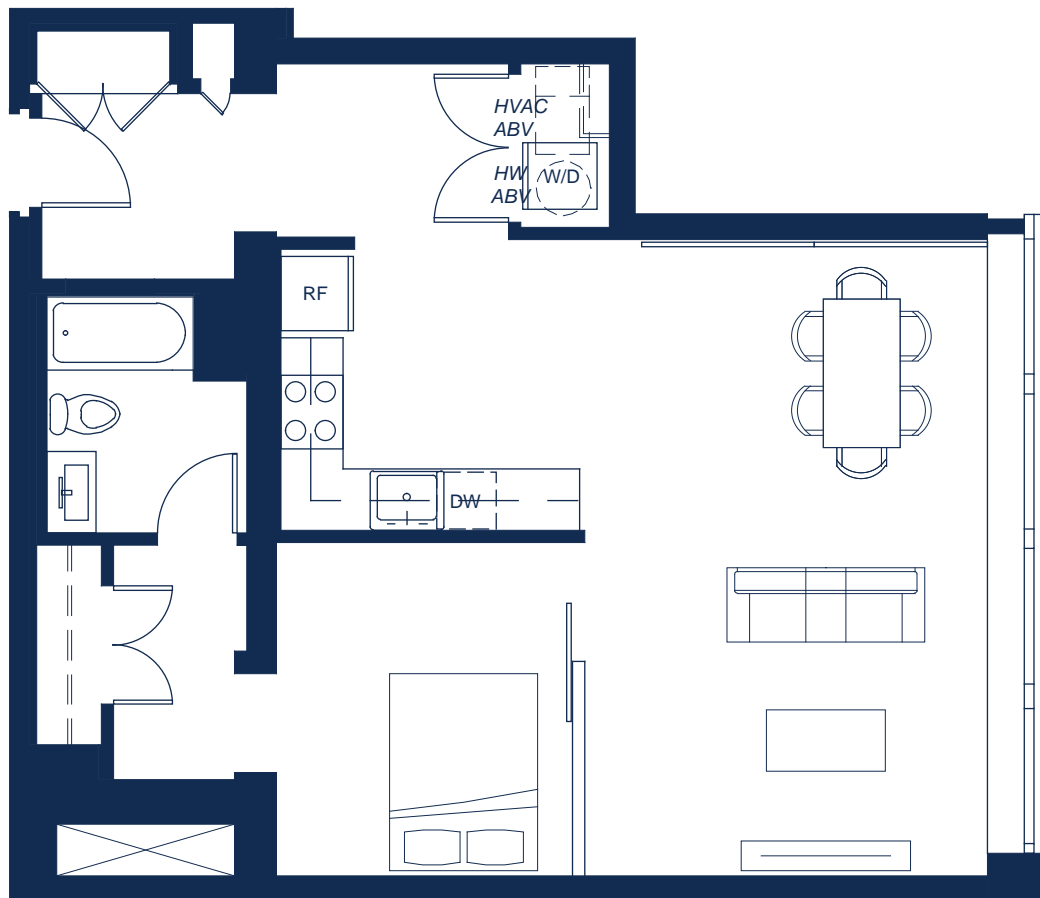

FOURTH FLOOR UNIT 411

i 780 SQ. FT, 1 BEDROOM, 1 BATH

Philly Loft Co.

WHARTON STREET LOFTS

1148 Wharton Street
Philadelphia, PA 19147