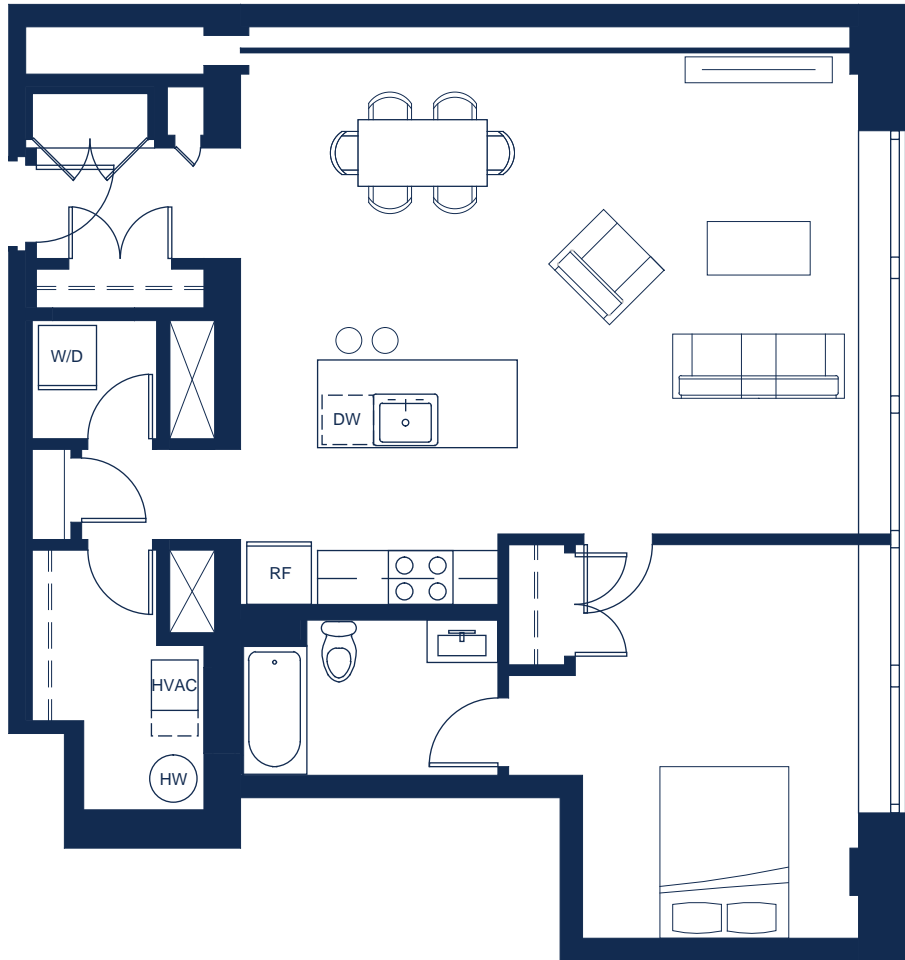

FOURTH FLOOR UNIT 412

i 1,002 SQ. FT, 1 BEDROOM, 1 BATH

Philly Loft Co.

WHARTON STREET LOFTS

1148 Wharton Street
Philadelphia, PA 19147