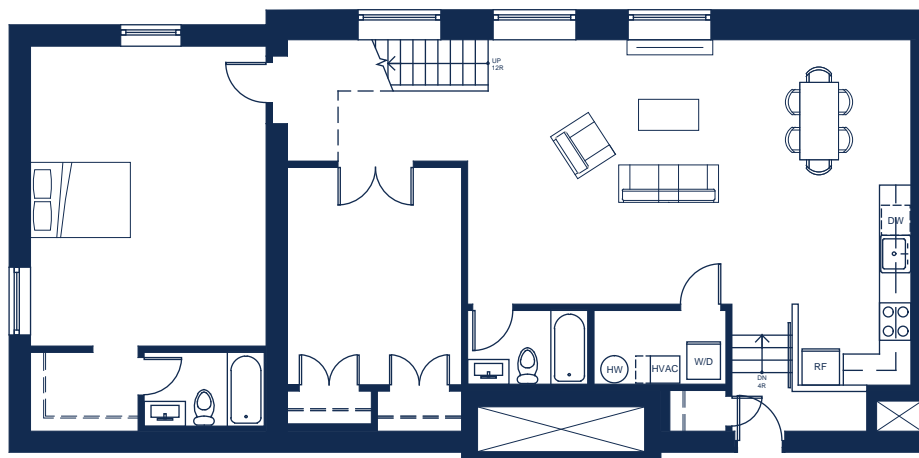

LOWER LEVEL