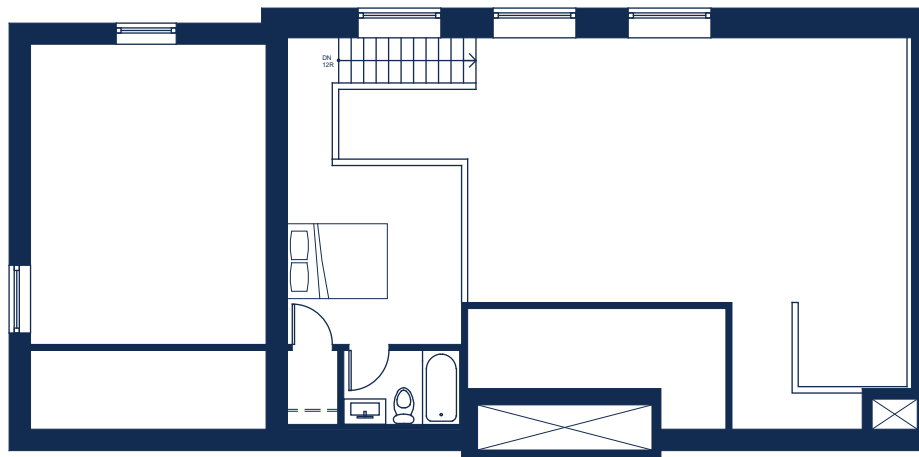

FIRST FLOOR UNIT 105

i 1,697 SQ. FT, 2 BEDROOMS, 3 BATHS, DEN

Philly Loft Co.

UPPER LEVEL