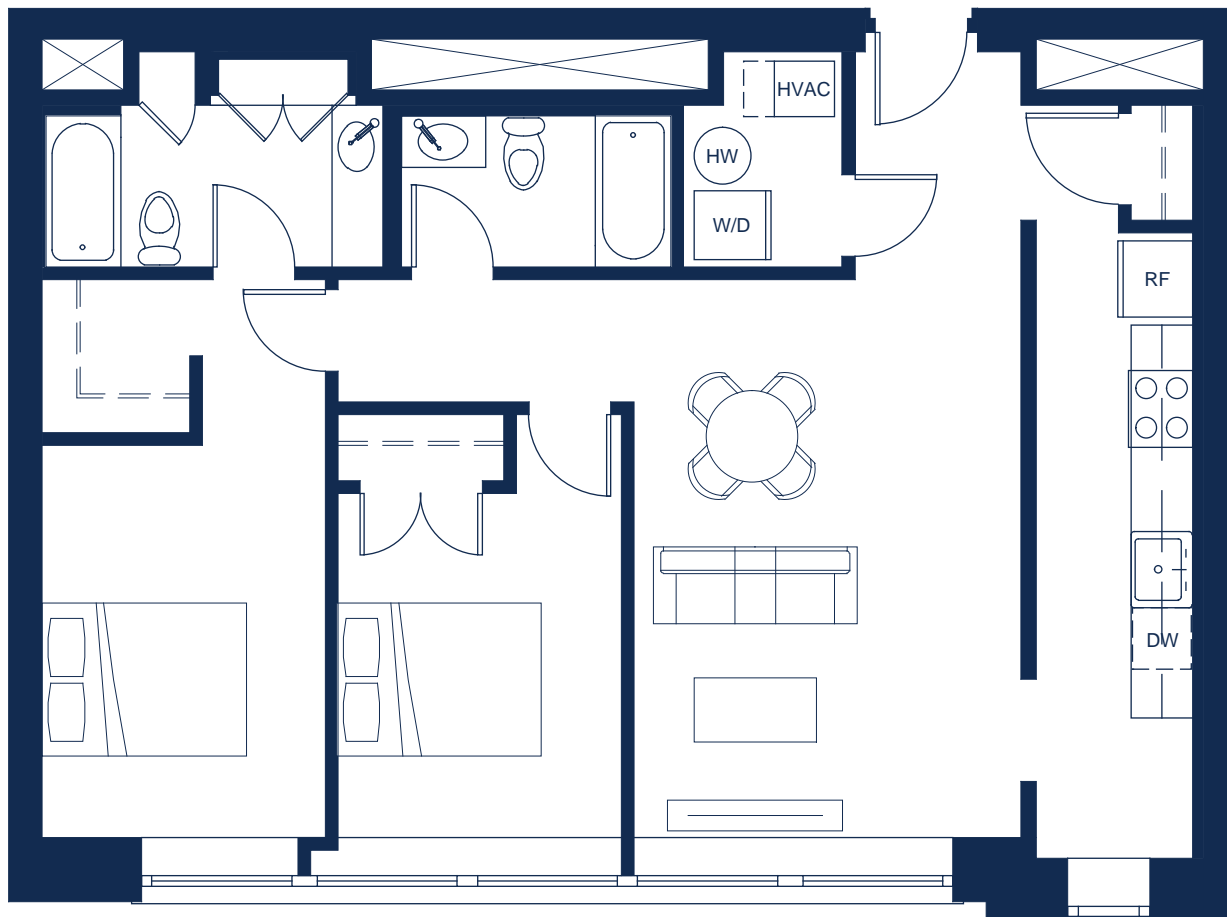

SECOND FLOOR UNIT 201

i 931 SQ. FT, 2 BEDROOMS, 2 BATHS

Philly Loft Co.

WHARTON STREET LOFTS

1148 Wharton Street
Philadelphia, PA 19147