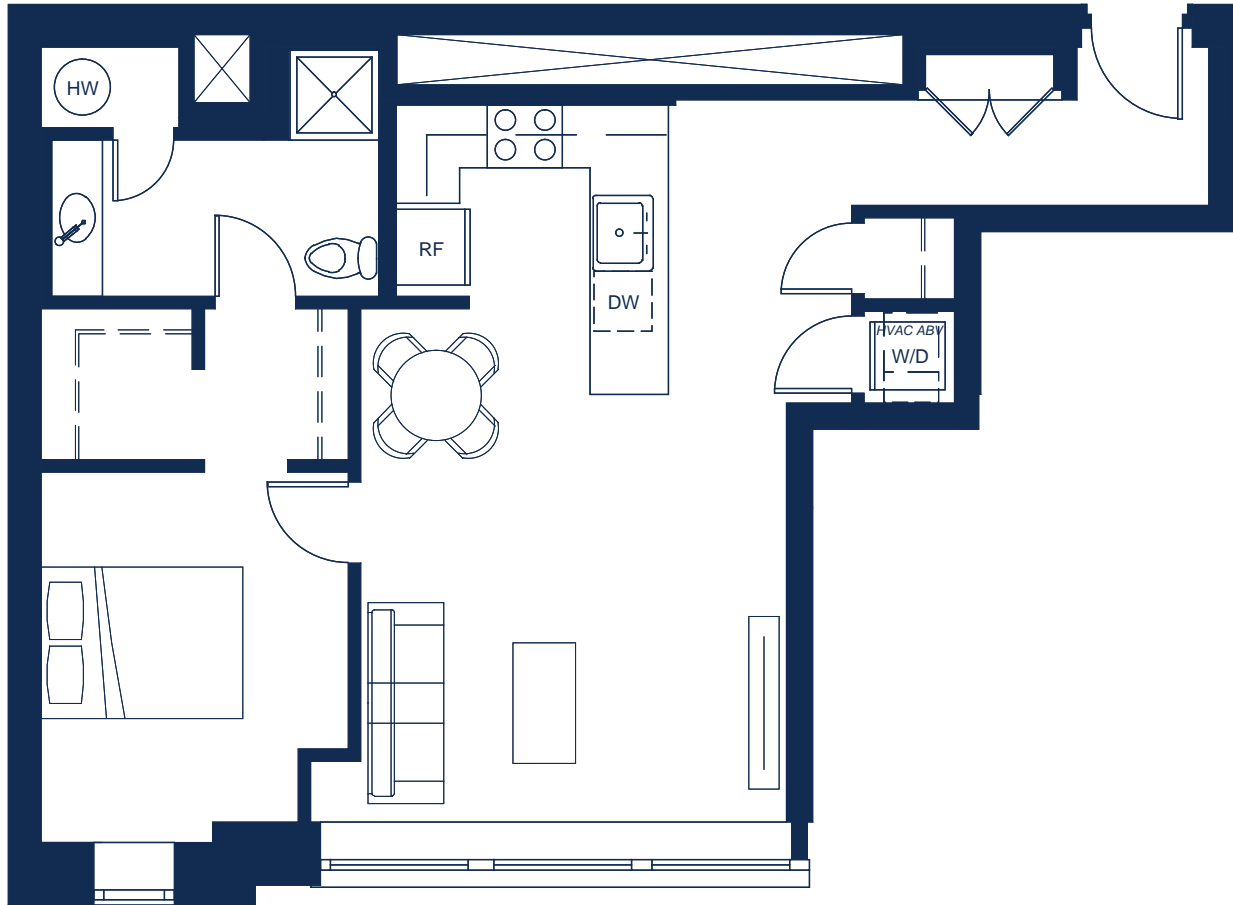

SECOND FLOOR UNIT 202

i 702 SQ. FT, 1 BEDROOM, 1 BATH

Philly Loft Co.

WHARTON STREET LOFTS

1148 Wharton Street
Philadelphia, PA 19147